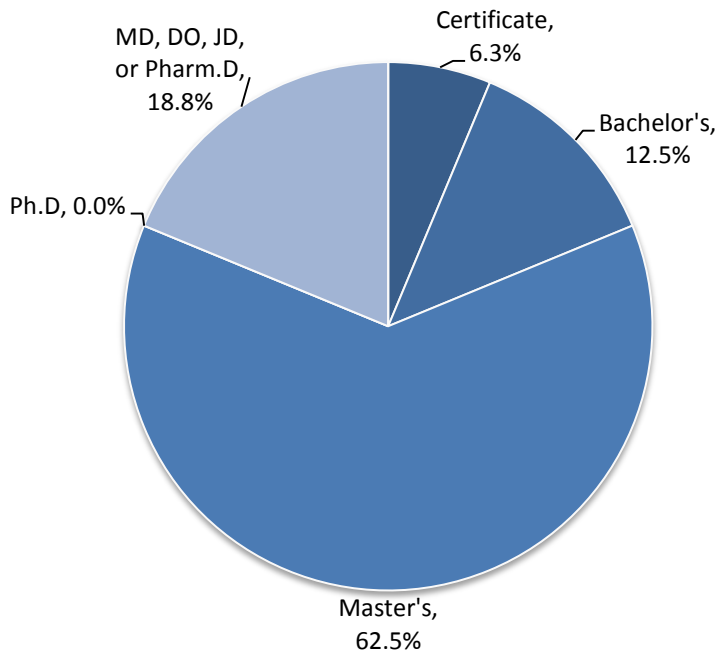

**One-Year-Out Employment Summary  
2014 Graduates Surveyed in 2015**

**Employment and Graduate School Rate Trends One-Year Out**

**Degree Pursued**

**Top Employment Fields**

Health/Medical	33.3%
Education	15.8%
Business and Industry	15.8%
Communications	8.3%

**Saint Mary's prepared me well/very well for:**

Current Job	81.6%
Graduate School	78.5%

Source: Institutional Research – One-Year Out Employment Survey (Summer 2015 Administration). Next Administration – Summer 2016